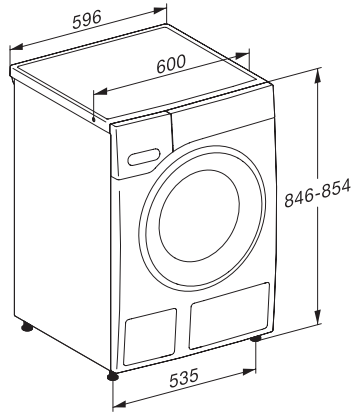

WWG880 WCS PWash&TDos&Steam

Frontbetjent W1-vaskemaskine:

A -20 % | 9 kg | 1400 o/min | SteamCare | Automatisk dosering | QuickPowerWash

W1 drawing, facia 5 degree, measures in mm

W1 drawing, facia 5 degree, measures in mm